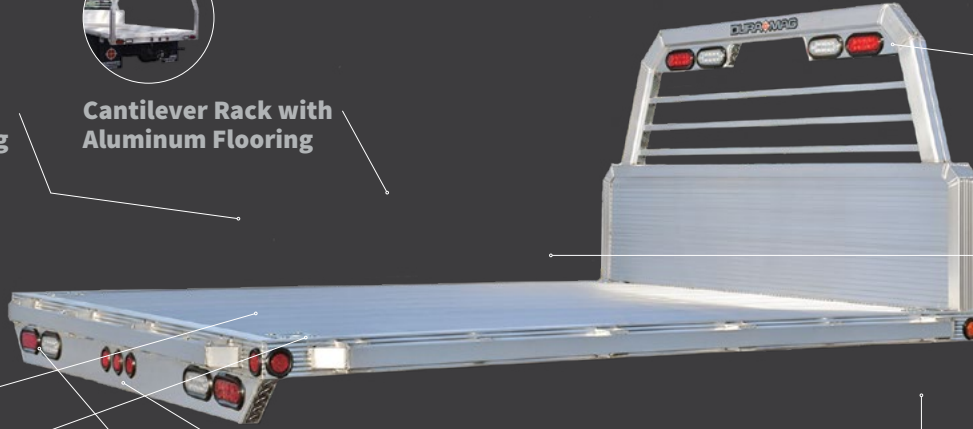

DURAMAG®

ALUMINUM BODIES FOR ALL APPLICATIONS. MADE IN THE USA.

FLATBED BODIES: PICKUP DELETES & CAB CHASSIS

DISTRIBUTED BY:

The DuraMag® Flatbed has ultimate flexibility.

You can add: Hoists for dumping, rack sides to restrain cargo, sideboards to fully enclose the sides and back, tarps, tool boxes (underbody and topside), D-rings for securing cargo, rear diamond plate aprons to dress it up a bit or additional headboard lights and strobes. The possibilities are limitless—and they all start with an economical base body that will outlast your truck.

Just need a basic replacement bed? The DuraMag® pickup delete is a favorite replacement body for rusted or damaged pickup beds. Great looks and function at an affordable price.

STANDARD FEATURES

- All Aluminum (6000 Series) Box Tube Construction
- Heavy 2" x 3" Long Sills (6000 Series)
- 24" OC Cross Members 2" x 3" (6000 Series)
- Premium G-tube Perimeter Frame (6000 Series)
- Extruded Aluminum Flooring (Tongue and Groove - 6000 Series)
- Extruded Aluminum Headboard with Glide Track for easy on/off Accessories
- LED Lights Fully Pre-wired Inside Box Tube
- Stake Pockets & Rub Rail (Both Side & Rear)

Apitong Wood Floor

Inboard Stake Pockets

6" Oval Stop, Tail, Turn, Backup & Strobe Lights

Cast Aluminum License Plate Holder

Toolboxes: Underbody & Topside

Lighted Headboard

16" Removable Sideboards

PICKUP DELETE