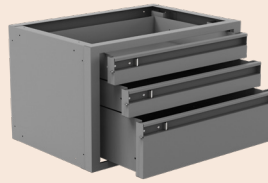

Browse this catalog to familiarize yourself with our products, and scan the QR code to see more details and vehicle-specific applications on our website.

Build Some Shelf Respect

Flat-Out Awesome

Our folding shelves fold flatter than the competition's to maximize van interior space. Perfect for parcel delivery applications, they're lightweight and easy to install, and each shelf is rated to 150 lbs. Made out of aluminum, with uprights of powder-coat finished steel for extra rigidity.

Shelf Door Kit

Locking Shelf Drawer

Drawer Cabinet

Locking Cabinet

PARTS ORGANIZATION

Choose from a wide variety of bins and Cargo Case storage options so everything stays where you put it.

Small Parts Bin

Cargo Case Holder