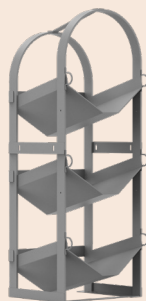

Shelf Door Kit

Locking Shelf Drawer

Drawer Cabinet

Locking Cabinet

PARTS ORGANIZATION

Choose from a wide variety of bins and Cargo Case storage options so everything stays where you put it.

Small Parts Bin

Cargo Case Holder

Cargo Case

Bin Holder

TRADE

No matter your trade, we have what you need.

Wire Wheel Holder

Tank Holder

Work Bench

SCAN to choose the accessories
you need to work
Holman.com/equipment • (833) 465-6266

Get easy access to ladders with a simple pull of a handle.

CLAMP & LOCK LADDER RACKS

Easily lock and unlock ladders for quick get-up-and-go.

CARGO RACKS

Carry materials, ladders, and more. With a 1,000 lb. capacity, carry what you need when you need it.

Holman ladder racks accommodate all standard ladder types with little or no adjustment required. They have minimal moving parts for maintenance-free operation, and they install in half the time as the competition. They feature a low profile both when stored and during actuation. And the stepladder bracket add-on doesn't require an expensive third crossbow. Available in steel and HD aluminum.