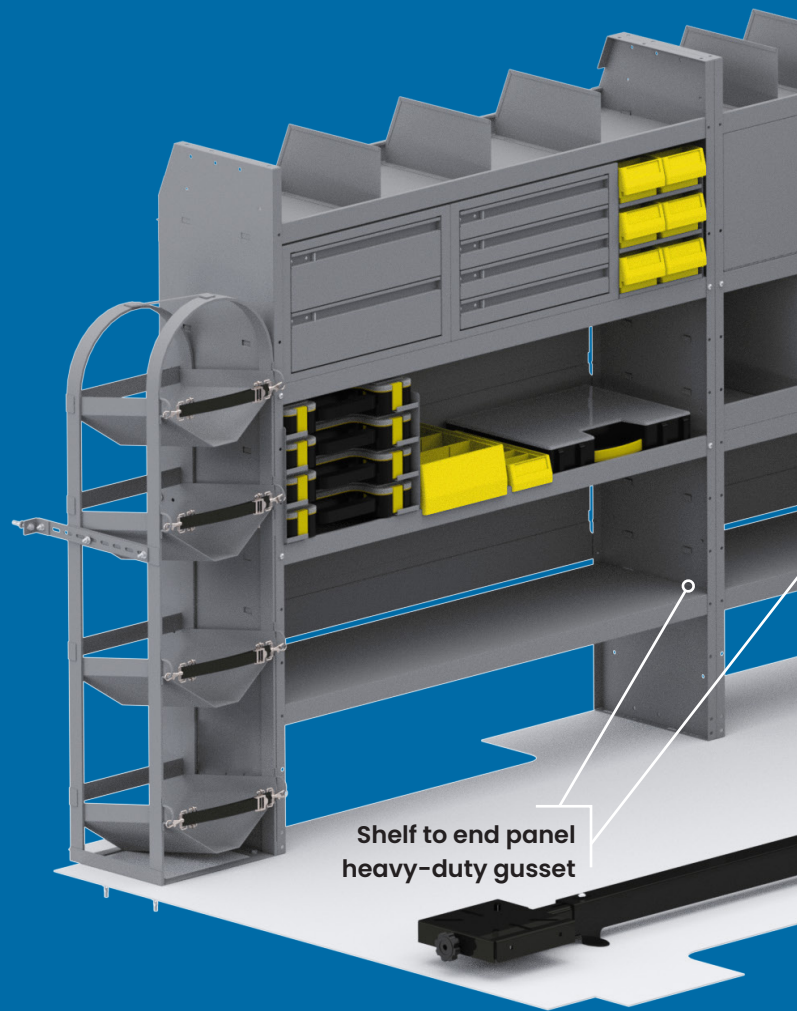

Browse this catalog to familiarize yourself with our products, and scan the QR code to see more details and vehicle-specific applications on our website.

Build Some Shelf Respect

Flat-Out Awesome

Our folding shelves fold flatter than the competition's to maximize van interior space. Perfect for parcel delivery applications, they're lightweight and easy to install, and each shelf is rated to 150 lbs. Made out of aluminum, with uprights of powder-coat finished steel for extra rigidity.

SCAN to see our folding shelves

Shelf to end panel heavy-duty gusset

Holman commercial van interiors give you the ultimate in durability and functionality.

Choose from an extensive range of shelving to build the work vehicle of your dreams, one that works as hard as you do. Our shelving will handle anything you can throw at it, giving you the confidence to take on any job, with added features like 16-gauge panels, heavy-duty shelf lips, and more.