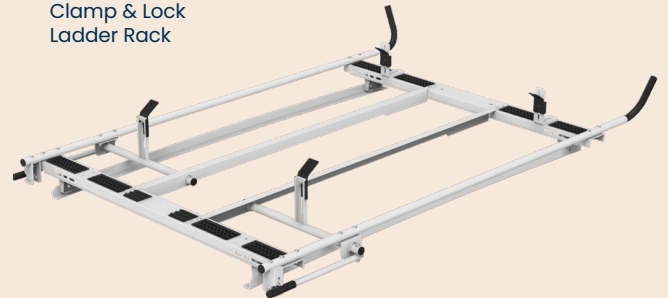

Clamp & Lock Ladder Rack

SCAN to find your perfect van rack
[Holman.com/equipment](https://holman.com/equipment) • (833) 465-6266