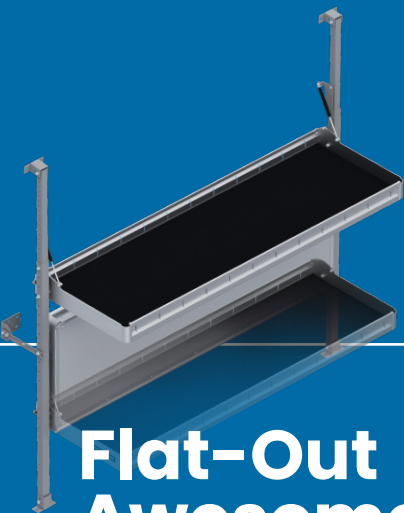

Browse this catalog to familiarize yourself with our products, and scan the QR code to see more details and vehicle-specific applications on our website.

Build Some Shelf Respect

Flat-Out Awesome

Our folding shelves fold flatter than the competition's to maximize van interior space. Perfect for parcel delivery applications, they're lightweight and easy to install, and each shelf is rated to 150 lbs. Made out of aluminum, with uprights of powder-coat finished steel for extra rigidity.

SCAN to see our folding shelves

Shelf to end panel heavy-duty gusset

Holman commercial van interiors give you the ultimate in durability and functionality.

Choose from an extensive range of shelving to build the work vehicle of your dreams, one that works as hard as you do. Our shelving will handle anything you can throw at it, giving you the confidence to take on any job, with added features like 16-gauge panels, heavy-duty shelf lips, and more.