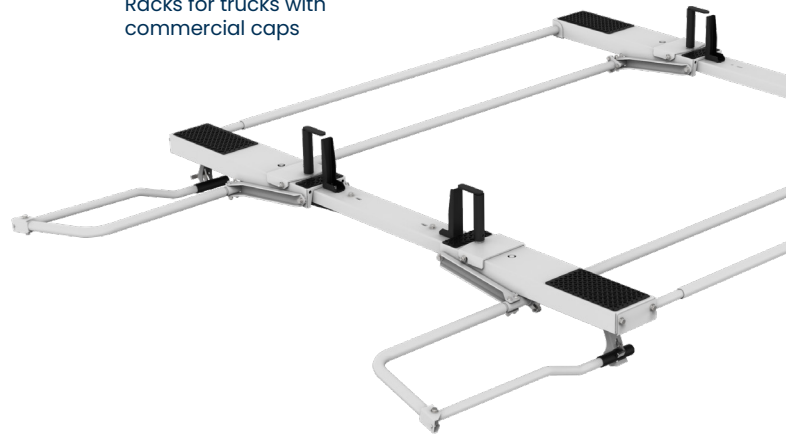

Over the Top

Holman makes the strongest production racks available, with bigger, thicker round tubes and with extensive gusseting of the legs and crossbars. They also feature ergonomic drop-down handles to make it easier to step up to your truck. Year after year, job after job, you can rely on our racks to stand the test of time.

PRO RACK HEAVY DUTY

Constructed with a 2" diameter steel tube frame and 5" swaged joints, the Pro Rack comes with optional forklift loadable side rails, so you can raise your truck game, literally.

PRO III MEDIUM DUTY

Made with 1.625" diameter x .083" thick tubing, the Pro III is a lighter racking solution than the Pro II.

PRO IV HD ALUMINUM

With the Pro IV, light doesn't mean weak by any means. Fabricated with 2" diameter x .12" thick T-6 aircraft aluminum.

Make your truck racks perform just the way you want with Holman's wide range of rack accessories, from tie-down and ratchet straps to light mounts, extra crossbars, and more.

SCAN to find your perfect truck rack
Holman.com/equipment • (833) 465-6266

Drop-Down Ladder
Racks for trucks with
commercial caps