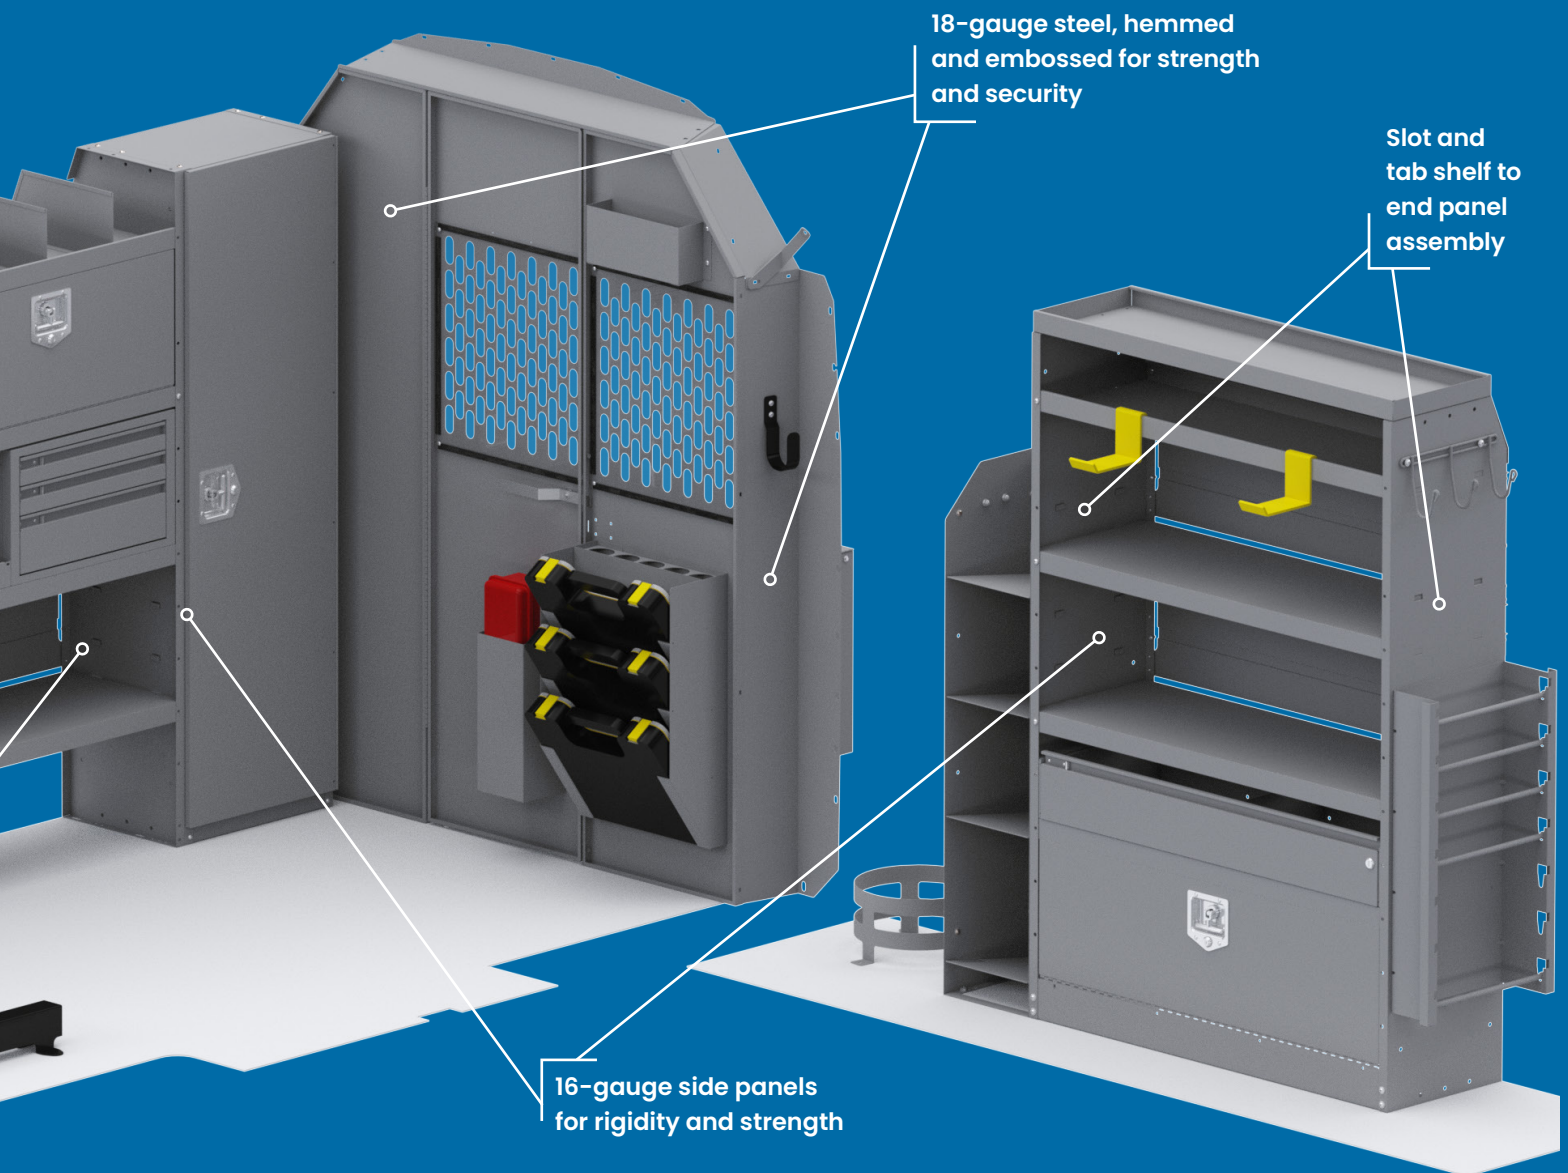

Browse this catalog to familiarize yourself with our products, and scan the QR code to see more details and vehicle-specific applications on our website.

Build Some Shelf Respect

Flat-Out Awesome

Our folding shelves fold flatter than the competition's to maximize van interior space. Perfect for parcel delivery applications, they're lightweight and easy to install, and each shelf is rated to 150 lbs. Made out of aluminum, with uprights of powder-coat finished steel for extra rigidity.

SCAN to see our folding shelves

Shelf to end panel heavy-duty gusset

Holman commercial van interiors give you the ultimate in durability and functionality.

Choose from an extensive range of shelving to build the work vehicle of your dreams, one that works as hard as you do. Our shelving will handle anything you can throw at it, giving you the confidence to take on any job, with added features like 16-gauge panels, heavy-duty shelf lips, and more.

SAFETY & SECURITY

From security products—like window screens and locking door partitions—to sanitation stations, PPE storage, and road safety equipment, we have all you need to stay safe on the road.

Hard Hat Holder