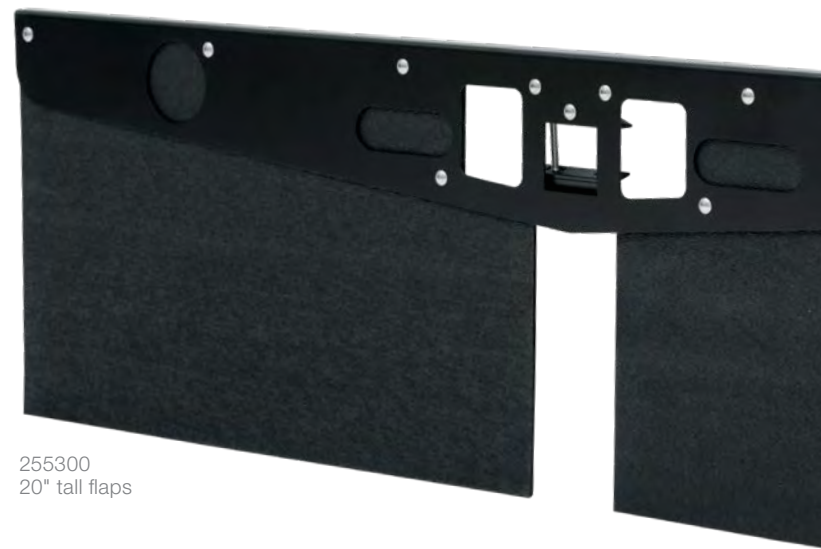

255300
20" tall flaps

Finishes & Materials

Flaps

Finish:
Textured black

Material:
Recycled rubber

Frame

Finish:
Textured black

Material:
436 carbon steel

Universal Tow Guard

Part #	Dimensions	Vehicle Application	Ball Mount Shank
255200	72" (W) x 15" (H)	1/2-ton pickup / SUV	2" to 3"
255300	72" (W) x 20" (H)	3/4-ton pickup / SUV	2" to 3"