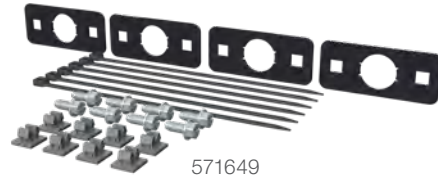

SAFETY ENHANCEMENTS

Aftermarket Sensor Relocation Kit

- Allows parking sensor operation with Impact™ bumper installed
- Enables relocation of 1" diameter aftermarket sensors
- **For application-specific kits, see page 63**