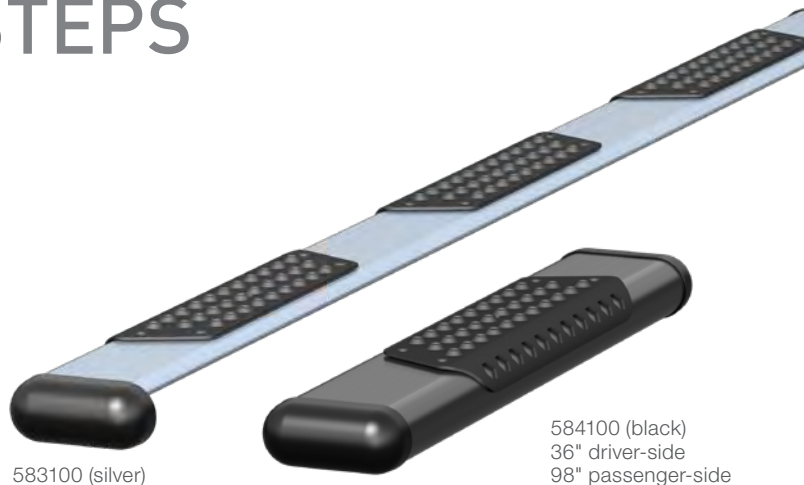

583100 (silver)

584100 (black)
36" driver-side
98" passenger-side