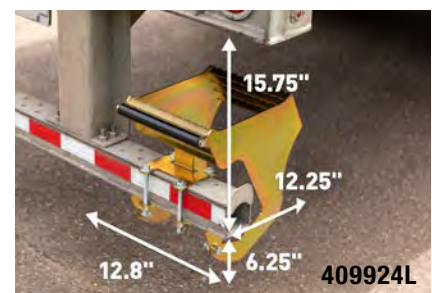

Minimum pocket dimensions