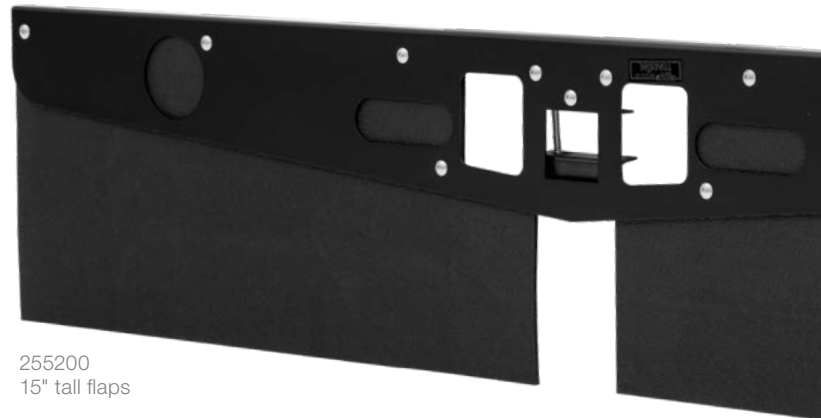

TEXTURED RUBBER TOW GUARD

Product Details

- Convenient hitch-mounted system can be installed or removed as needed
- Full-width barrier offers a superior shield against rocks and other road debris
- Fully factory-assembled for faster, easier install
- 3/8" thick, recycled rubber flaps protect the trailer from unsightly damage
- Textured rubber surface hides scuffs and scratches to maintain a clean finish
- Strong steel frame features a durable, textured black powder coat finish
- Easily bolts onto a ball mount shank
- Fits 2", 2-1/2" or 3" receiver tubes
- Center openings allow access to hitch pin and electrical components
- Universal 72" width to fit most full-size pickups and SUVs
- Available with 15" or 20" tall flaps (can be trimmed for a custom fit)
- Vehicles with dual exhaust may require trimming out the 4" holes
- Ball mount or other accessory shank required for installation
- Limited lifetime warranty (see last page for details)

Ball mount or other accessory shank required for installation

255200
15" tall flaps