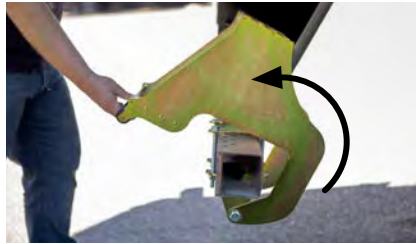

Pivoting, fold-out design positions the stepping surface behind the trailer