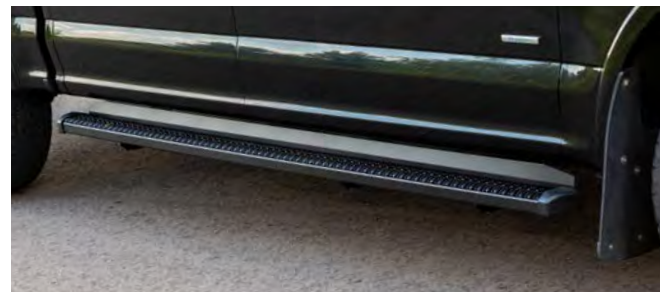

ACCESSORIES

Backsplash Kits

- Adds a finishing touch to the look and function of SlimGrip™ running boards
- Powder-coated aluminum construction
- Can be trimmed to fit various lengths

Part #	Length	Includes
410078	78"	Two backsplashes with self-tapping screws
410088	88"	Two backsplashes with self-tapping screws