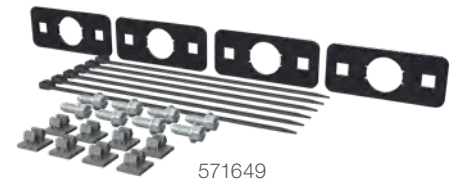

IMPACT™ BUMPER ACCESSORIES

Aftermarket Sensor Relocation Kit

- Allows parking sensor operation with Impact™ bumper installed
- Enables relocation of 1" diameter aftermarket sensors
- **For application-specific kits, see page 63**

571649

Part #	Includes
571649	Four brackets and hardware (no extra wiring needed)

Universal Rubber Bumper Strips

- Fits pre-drilled holes on the Impact™ bumper step
- Pre-drilled holes accept 1/4" hardware
- Tough black rubber construction
- Hardware included with select models (see table)