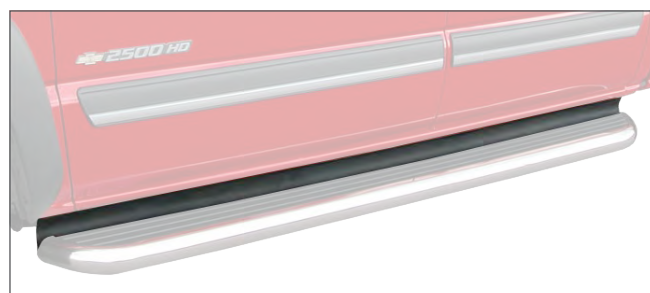

Receiver Hitch Steps

- Provides a 26" hitch-mounted step on the front or rear of the vehicle
- Shank fits any 2" receiver tube opening (may interfere with rear step, if installed)
- [See page 37 for additional information](#)

575226-570000