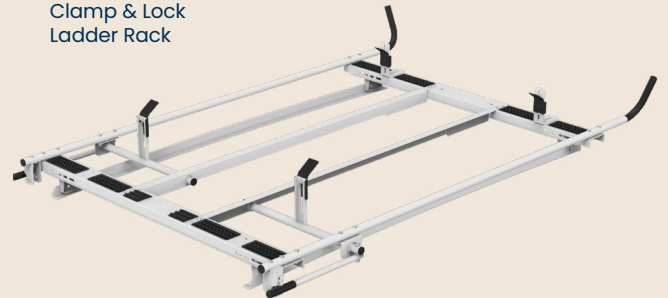

Clamp & Lock Ladder Rack

SCAN to find your perfect van rack
Holman.com/equipment • (833) 465-6266