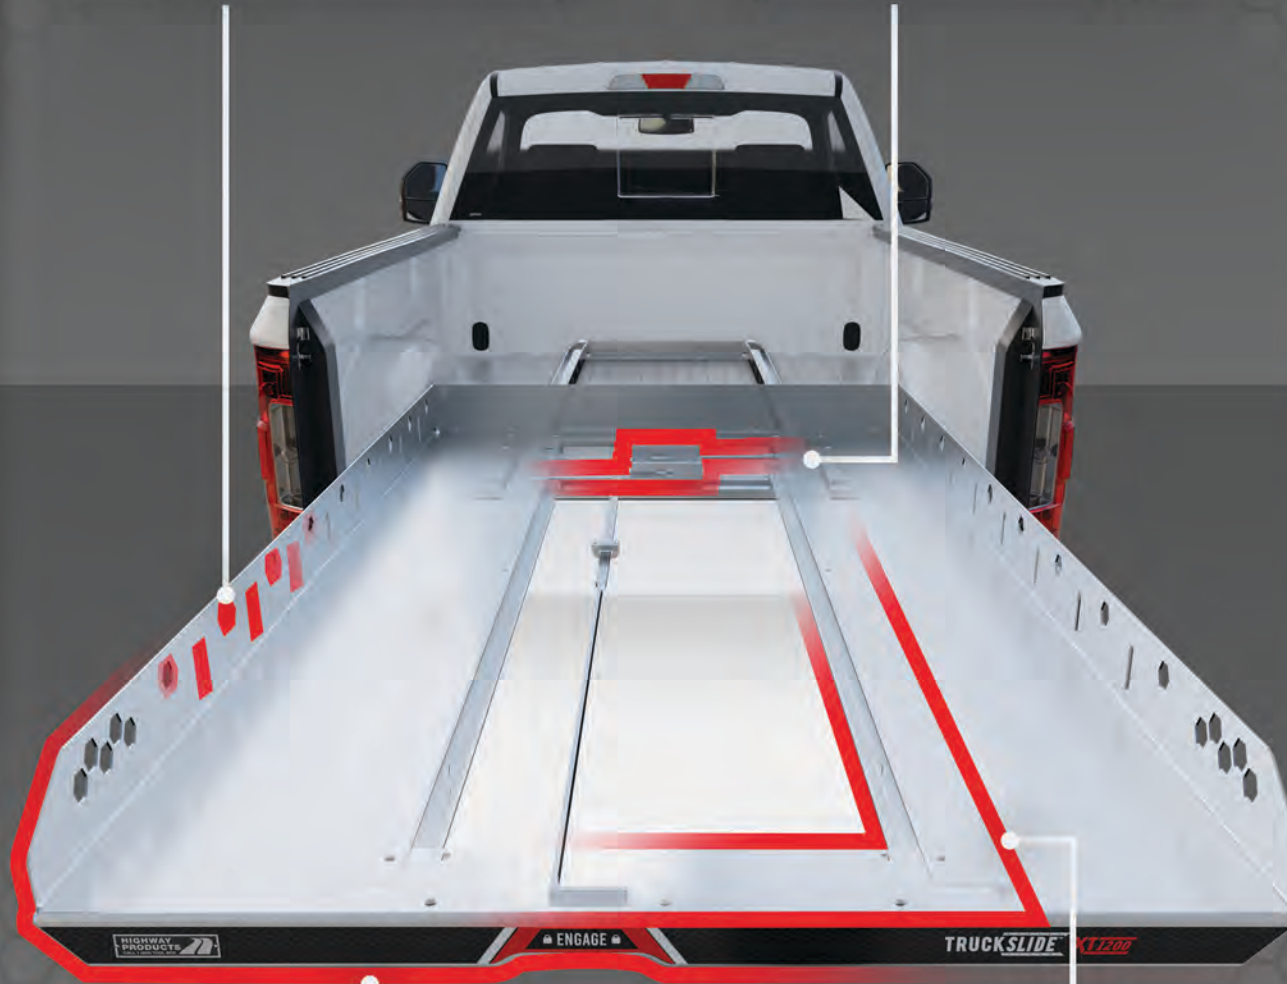

WORK SMARTER

Perfect for camping or construction, hunting or home improvements. You can trust a Truckslide.

IT'S HOW WE BUILD IT

Since 1980, Highway Products has been building the highest quality aluminum accessories, built by hardworking Americans in White City, Oregon.

AMERICAN MADE

BUILT TO LAST FOREVER

If you have any issue with the workmanship of any product offered by Highway Products, give us a call and we'll get you taken care of.

E-TRACK & HEX HOLE TIE DOWN POINTS

A variety of tie down points make it easy to secure your cargo.

*E-Track on XT1200 only

SAFETY STAB LOCKS

Always be in control. Release the pull handle to stop the Truckslide every 10 inches.

ALUMINUM TRAY

Built with 5052 aluminum that is guaranteed for life with zero weak points.

T-BONE TRACK SYSTEM

Built upon 10 gauge steel tracks, the Truckslide can withstand heavy duty applications, with weight ratings up to 4000lbs.

XT1200 >

Built for everyday use.

- **4312-100** Full size 8' Beds
- **4312-105** Full size 6.9' Beds
- **4312-101** Full size 6.5' Beds
- **4312-102** Full size 5.5' Beds
- **4312-107** 8' Service Body slide
- **4312-104** Mid Size 6' Beds
- **4312-103** Mid Size 5' Beds

<< XT2000

Built for Rugged Work Conditions

- **4312-002** Full size 8' Beds
- **4312-009** Full size 6.9' Beds
- **4312-003** Full size 6.5' Beds
- **4312-004** Full size 5.5' Beds
- **4312-029** 8' Service Body slide

XT4000 >>>

Built for Extreme Commercial Applications

- **4312-013** Full size 8' Beds
- **9043-125** 8' Service Body Slide
- **4312-028** Full Size 6.9' Beds
- **4312-008** Full size 6.5' Beds